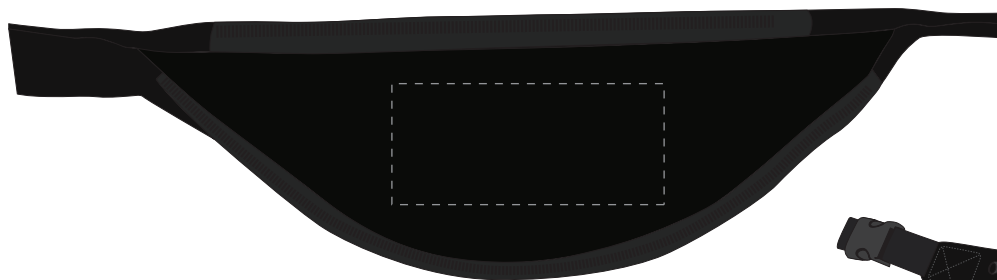

Your Ref:  
Our Ref:Quantity:  
Version: 1Product Code: QB0025  
Product Colour: BLACK**PRINTING CONCERNS:****PRODUCT INFO:**

We stock this item in the following colours

**PANTONE REFERENCE(S)**

Full colour transfer

ARTWORK SCALE 40%

NOT TO SCALE

FRONT ELEVATION

ARTWORK SCALE 100%

Digital print area: 90mm x 40mm

Product Image for visualisation  
- colours may vary**The dashed line is to demonstrate print area and will not appear on your printed item****PLEASE NOTE:**